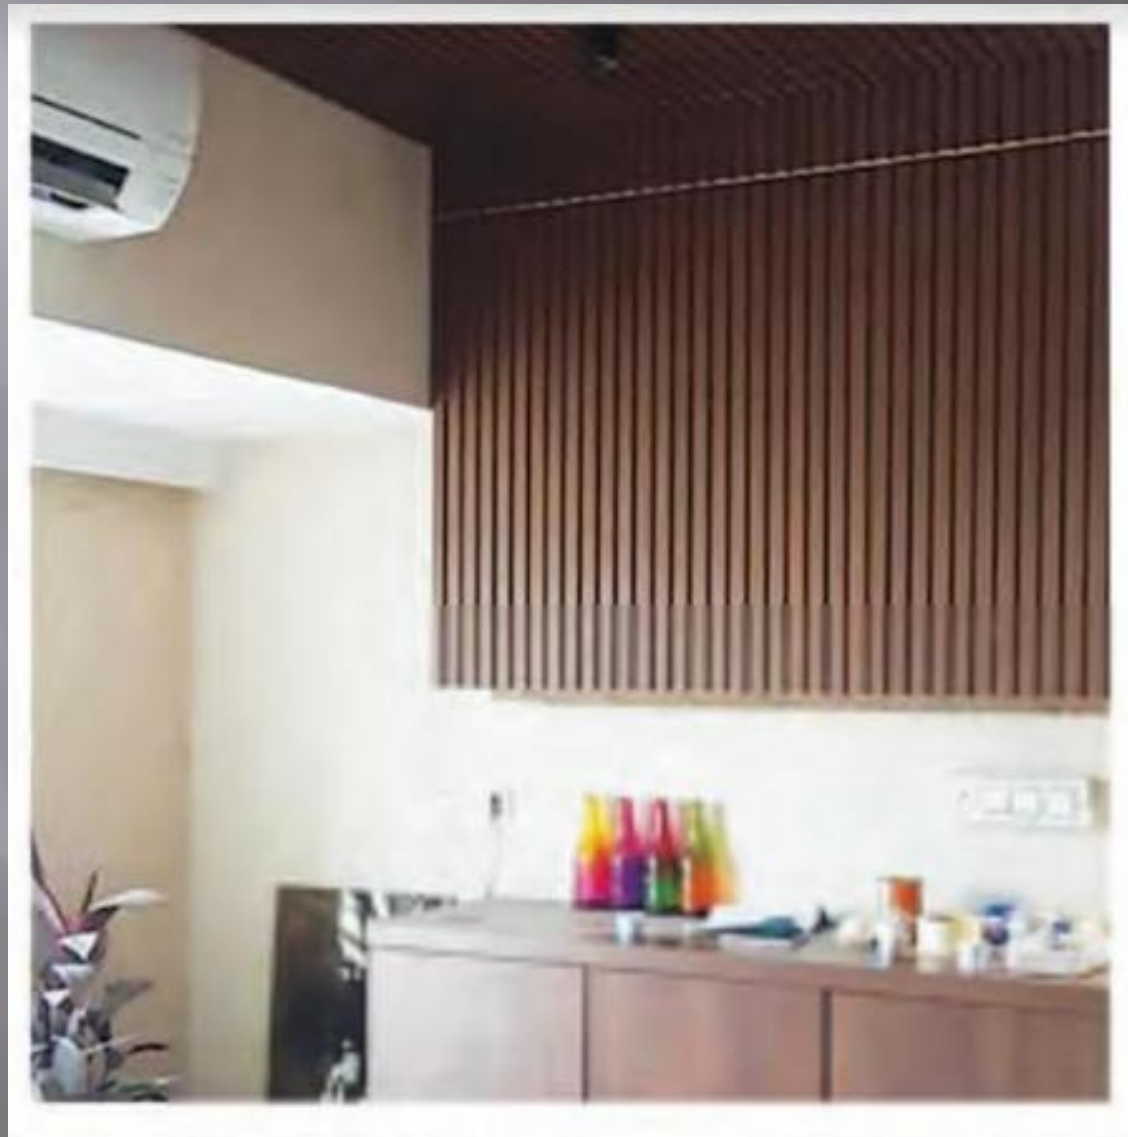

DESIGNER GROUP

WOODEN LOOVERS CLADDING

DESIGNER SURFACES
28/2, SHEAKESPEAR SARANI
KOLKATA- 700012

DESIGNER HOME & LANDSCAPE
SLS TOWER, SECTOR 5
GP BLOCK, PLOT -F1
KOLKATA-700091
MOBILE: 9830177123